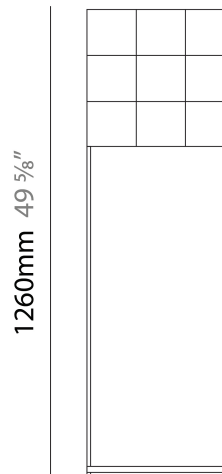

GENERAL

Series: Cosmos Square
 Partner: Quasar
 Division: Design
 Installation: Portable
 Product Type: Floor
 Mounting Location: Floor

PHYSICAL

Shape: Square
 Length (mm): 400
 Length (in): 15 3/4
 Width (mm): 400
 Width (in): 15 3/4
 Height (mm): 1260
 Height (in): 49 5/8
 Weight (kg): 3
 Fixture Finish: [NIC](#) / [BRA](#) / [BBR](#)
 Fixture Material: Metal
 Upon Request: Custom Sizes

LED

Number of LEDs: 64
 Color Temperature (°K): [2400](#) / [2800](#)
 Max. Delivered Lumen (lm): 1920 (2800K)
 CRI: >90 CRI
 Lamp Life (hrs): 50000

OPTICAL

RATINGS AND CERTIFICATIONS

Certified By: Certified for North American Standards
 IP rating: IP20

Ø400mm 15 3/4"

COSMOS SQUARE PORTABLE

D104214-

PROJECT

TYPE

SPECIFIER

QUANTITY

DATE

GENERAL

Series: Cosmos Square
 Partner: Quasar
 Division: Design
 Installation: Portable
 Product Type: Floor
 Mounting Location: Floor

PHYSICAL

Shape: Square
 Length (mm): 400
 Length (in): 15 ¾
 Width (mm): 400
 Width (in): 15 ¾
 Height (mm): 1480
 Height (in): 58 ¼
 Weight (kg): 3
[Fixture Finish: NIC / BRA / BBR](#)
 Fixture Material: Metal
 Upon Request: Custom Sizes